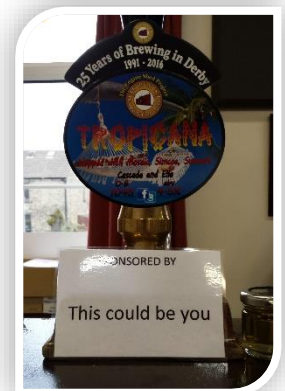

Sponsorship couldn't be easier, simply complete the enclosed form and return to the address above or contact us via email realalefestival@emleybrassband.co.uk for more information. Remember as we are a small local charity your sponsorship donation could be tax deductible.

We look forward to hearing from you.

Kind Regards

Adam Clewes
Eb Tuba & Real Ale Festival Co-ordinator
Emley Brass Band (Registered Charity 1169209)